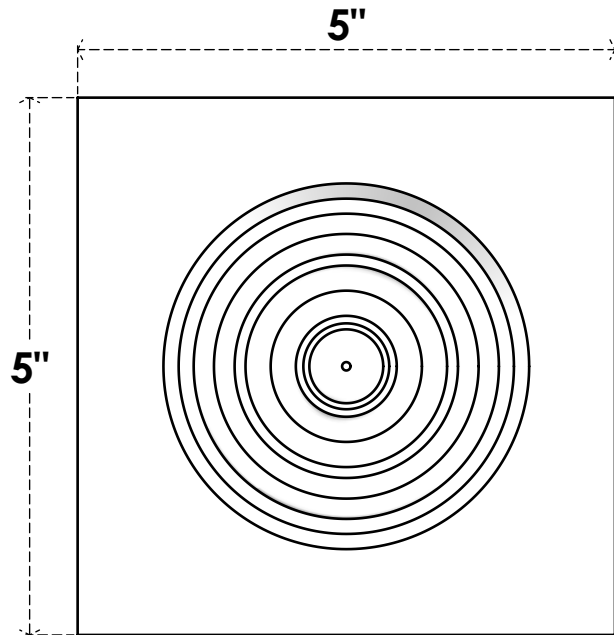

# ROSP050X050X075SDG02

5"W X 5"H X 3/4" P STANDARD SEDGWICK BULLSEYE ROSETTE WITH SQUARE EDGE, ARCHITECTURAL GRADE PVC

**FRONT**

**SIDE**

EKENA MILLWORK  
2300 WEST MAIN ST.  
CLARKSVILLE, TX 75426  
TOLL FREE: 866-607-0453  
WWW.EKENAMILLWORK.COM