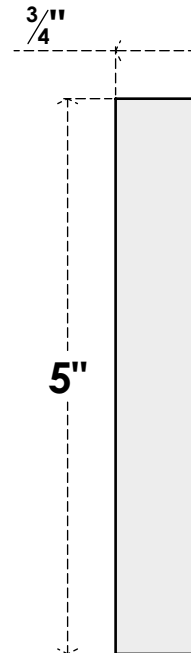

# ROSP050X050X075SDG02

5"W X 5"H X 3/4" P STANDARD SEDGWICK BULLSEYE ROSETTE WITH SQUARE EDGE, ARCHITECTURAL GRADE PVC

**FRONT**

**SIDE**

EKENA MILLWORK  
2300 WEST MAIN ST.  
CLARKSVILLE, TX 75426  
TOLL FREE: 866-607-0453  
WWW.EKENAMILLWORK.COM

#### NOTES

1. INSTALLATION TO BE COMPLETED IN ACCORDANCE WITH MANUFACTURER'S SPECIFICATIONS.
2. DRAWING MAY NOT BE TO SCALE
3. THIS DRAWING IS INTENDED FOR DESIGN AND PLANNING PURPOSES ONLY.
4. ALL INFORMATION CONTAINED HEREIN WAS CURRENT AT THE TIME OF DEVELOPMENT BUT MUST BE REVIEWED AND APPROVED BY THE PRODUCT MANUFACTURER TO BE CONSIDERED ACCURATE.
5. ARCHITECTURAL GRADE PVC PRODUCTS ARE MADE FROM EXPANDED CELLULAR PVC AND COME NATURALLY WHITE BUT MAY BE PAINTED